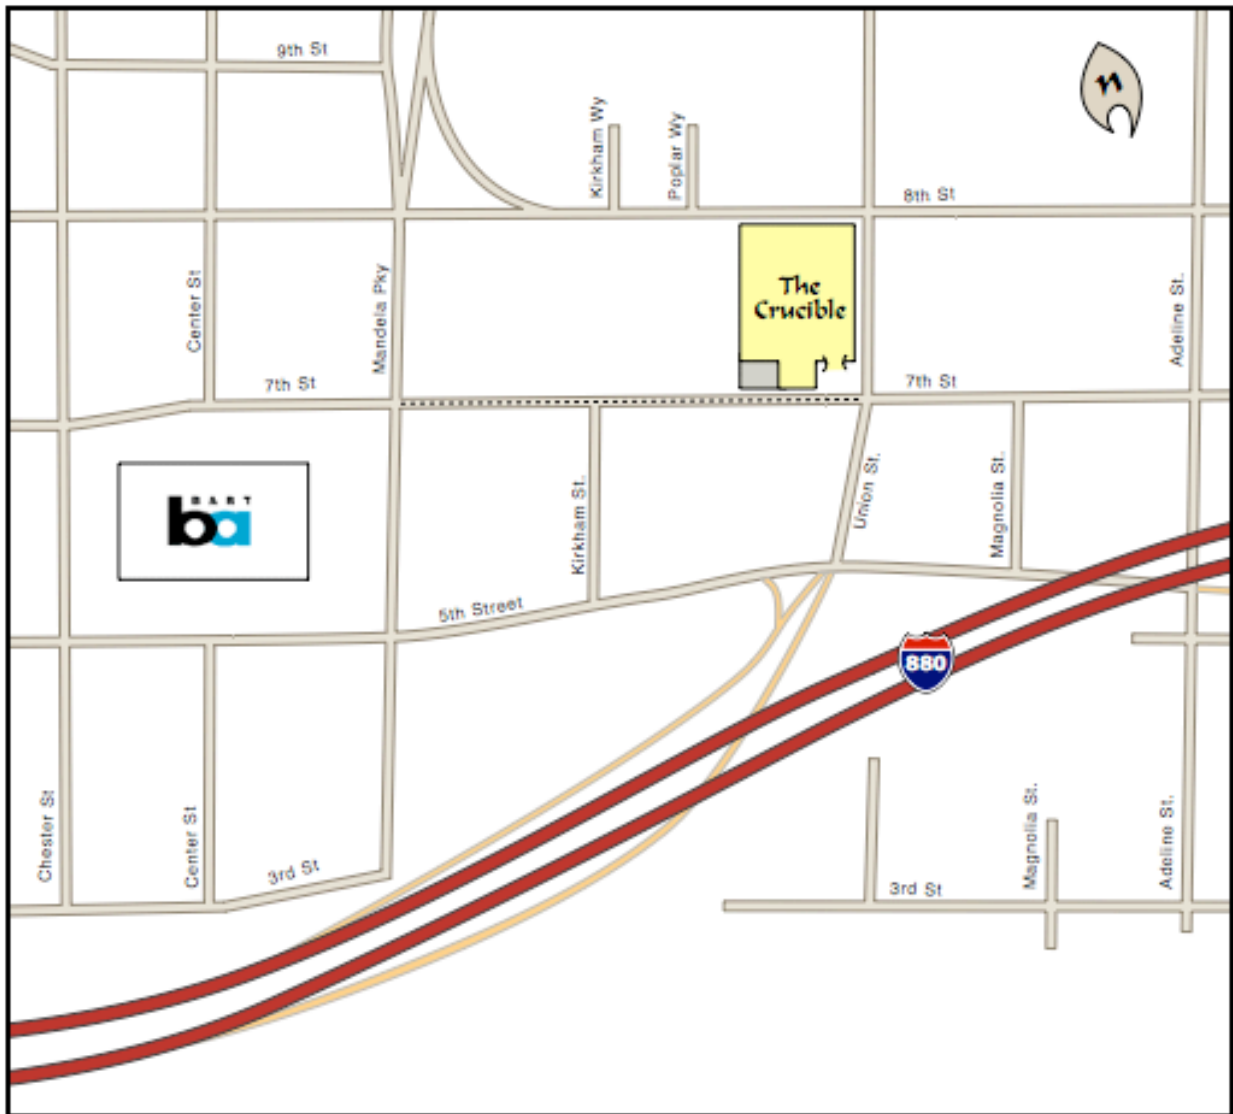

The Crucible is located at 1260 7th Street in West Oakland
Problems? Phone us at 510.444.0919

Parking

The Crucible has a small parking lot on the corner of 7th & Union. Spaces are available on a first come first serve basis. Please do not block the Union Street entrance marked in red, the 7th Street entrance, or the roll up doors. In consideration of our neighbors, we ask that you do not park on streets adjacent to the local homes and residences.

Street parking is available on 7th Street to the west of Union. This area is indicated by the dashed line on the map below. During Events parking in our lot will not be possible. Please park on 7th Street or in designated areas. Please do not park in lots owned by local businesses; they will tow your car.